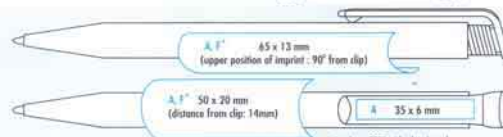

2244

2883 SUPERHIT BASIC

- Retractable ballpen with ribbed SENATOR push-button
- Large volume barrel and big clip
- Colours - White/Red, Emerald Green, Orange, Reflex Blue, Black, Corn Yellow, White

2244 SUPERHIT ICY