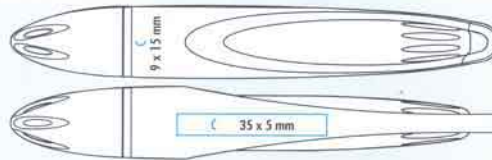

- Retractable ballpen with sleek barrel and push clip.
- Colours - Full Black, Blue, White, Red, Yellow, Green, Orange or combination of any two colours.

ECONOMY

1140

5754

Desk-top, C = 60 X 25mm

1140 UPSIDE DOWN MARKER