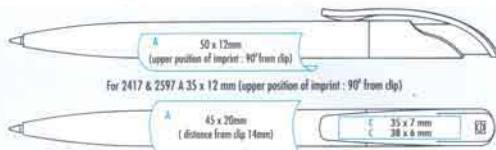

2416/2418 CHALLENGER BASIC / ICY

- Retractable ball pen with innovative push button mechanism & curved plastic clip.
- Colours - White/Orange, Red, Reflex Blue, Black, Reflex Blue/Reflex Blue.
- (ICY) - Translucent Blue, Orange, Dark Red, Smoke Grey, Mint.

2417/2597 CHALLENGER SOFT / SOFT CLEAR

- Characteristic challenger design with innovative upper portion.
- Ergonomic soft grip section for enhanced writing comfort.
- Colours - (Soft) - White/Red, Reflex Blue, Green.
- (Soft Clear) - Translucent Dark Red, Blue, Orange.

CHALLENGER