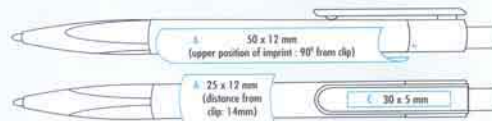

ECONOMY

PRIME BASIC AND LIGHT

1. **2800 PRIME BASIC**
2. Retractable ballpen with plastic, structured design grip
   - Refillable pen available in good clip colour options
   - Colours - White/Black, Light Blue, Red

1. **2810 PRIME LIGHT**
2. Retractable ballpen made of clear plastic with fashioned gripping area and continuous barrel
   - Colours - Translucent Red, Orange, Green, Blue

PRIME

ECONOMY

DART BASIC AND CLEAR