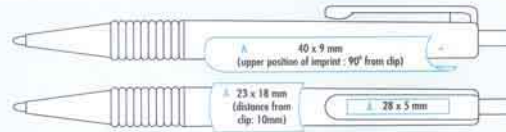

DART

1982

1983

1982

1983

1982 STRYDE

- Retractable ballpen with opaque barrel and broad clip.
- Characteristic circular design on nozzle.
- Colours - Full White, Green, Blue, Black, Red, Yellow, Orange or mix of any of these colours.