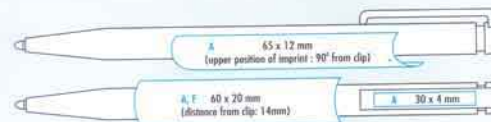

2162 HIT

- Retractable ballpen with sleek barrel and push clip.
- Colours - Full Black, Blue, White, Red, Yellow, Green, Orange or combination of any two colours.

ECONOMY