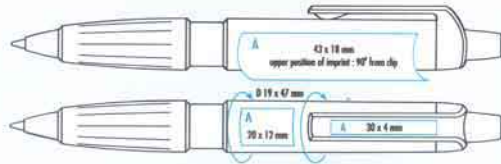

AKZENTO

BIG PEN

BIG PEN XL / FROSTY 

2770

2775

2776

2775

2770 BIG PEN XL

- Retractable ball pen with striking look.
- Voluminous barrel provides large printing area.
- Rubberised soft grip section for writing comfort.
- Colours - White/Light Blue, Orange, Dark Red, Black, Red/Black, Corn Yellow/Black.